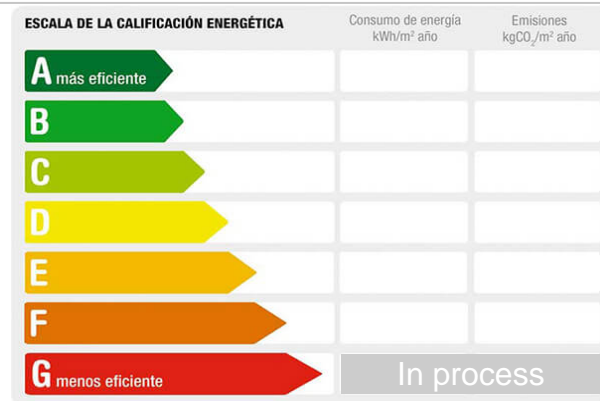

Reference: **688**
Property type: Premises
Sale/rent: For sale
Price: **100.000 €**
Condition: Good condition

Address: C/Gilena 2 local B
Floor: Baja
Town: Madrid
Province: Madrid
Postal code: 28021
Zone: San Andrés