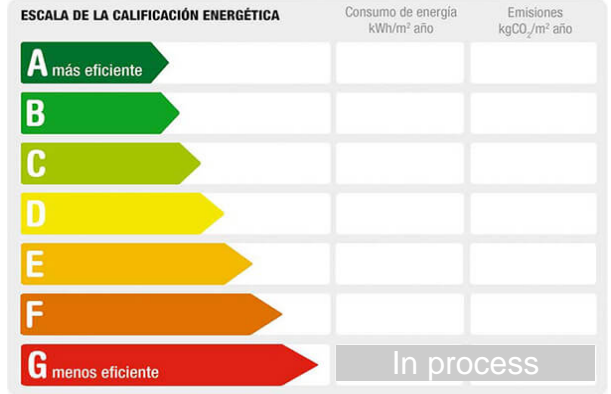

Reference: **561**
Property type: Commercial
Sale/rent: For share
Price: **7.000 €**
Condition: Good condition

Address: C/Vicente Carballal 7 Local 4
Town: Madrid
Province: Madrid
Postal code: 28021
Zone: Villaverde Bajo